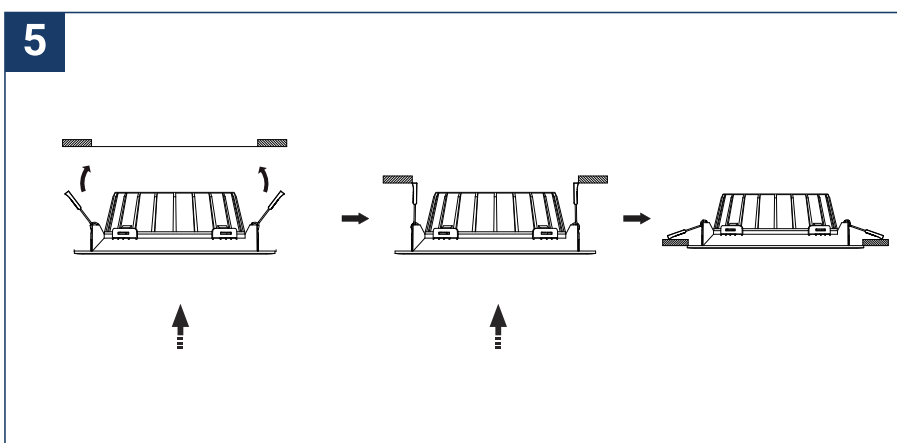

Ref : 100648-100649-100650-100651