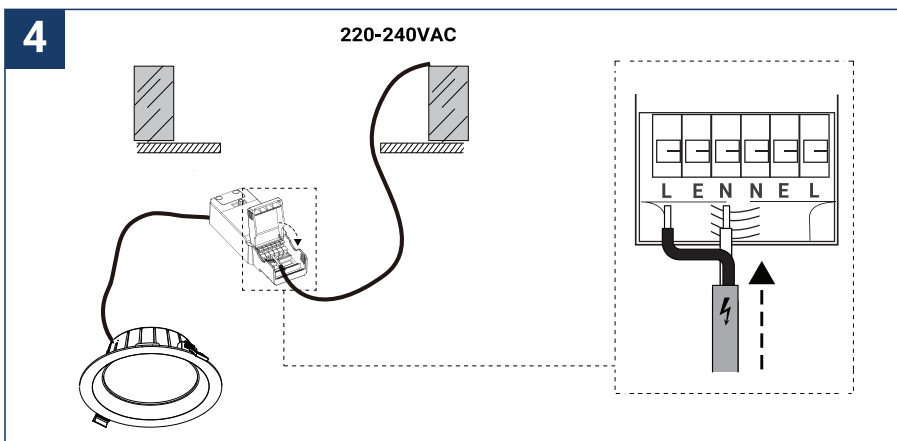

Ref : 100648-100649-100650-100651