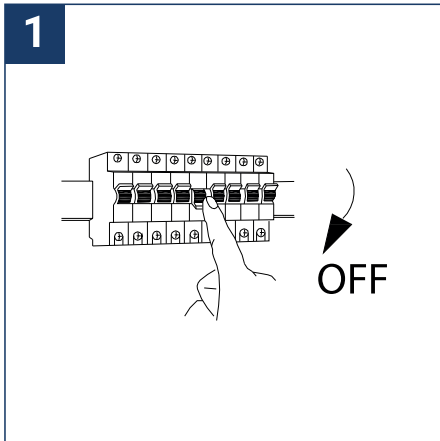

Ref : 100648-100649-100650-100651