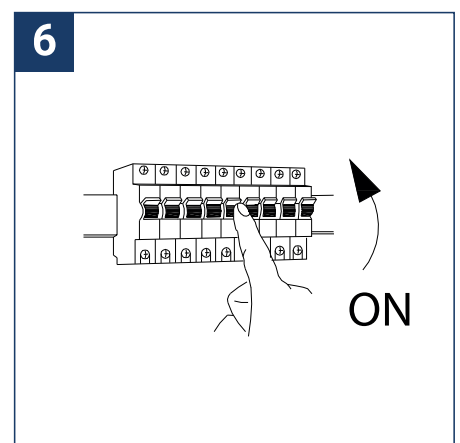

Ref : 100648-100649-100650-100651