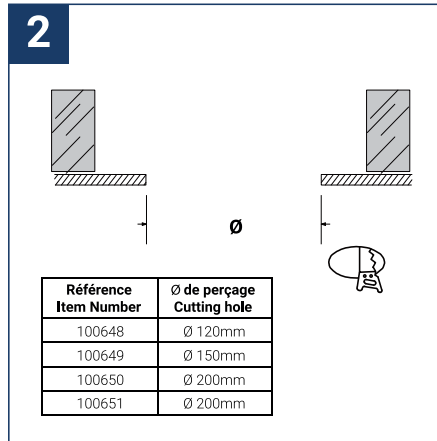

Ref : 100648-100649-100650-100651