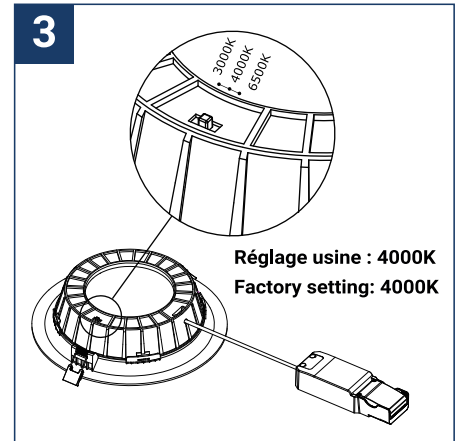

Ref : 100648-100649-100650-100651