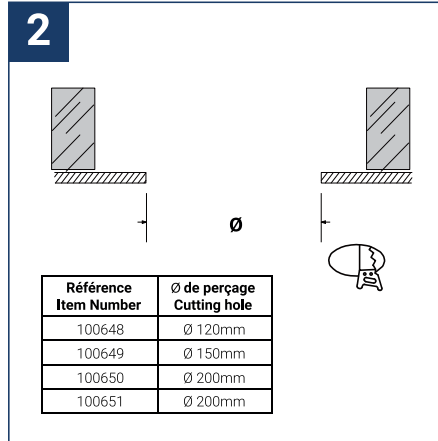

Ref : 100648-100649-100650-100651