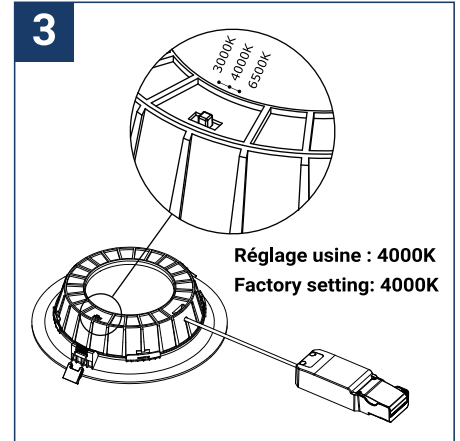

Ref : 100648-100649-100650-100651