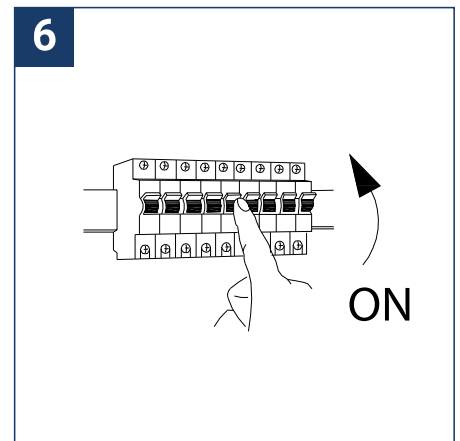

Ref : 100648-100649-100650-100651