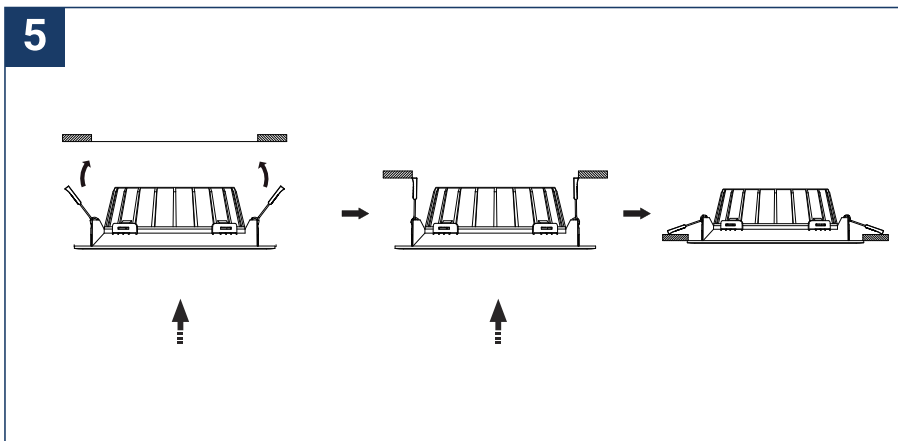

Ref : 100648-100649-100650-100651