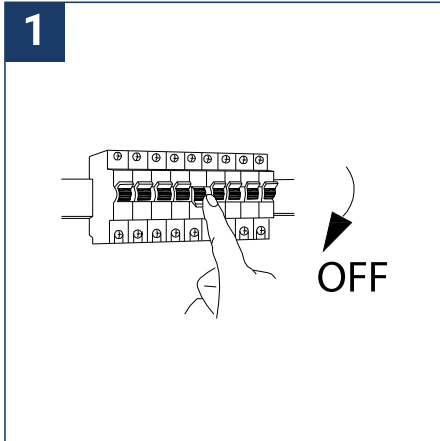

Ref : 100648-100649-100650-100651