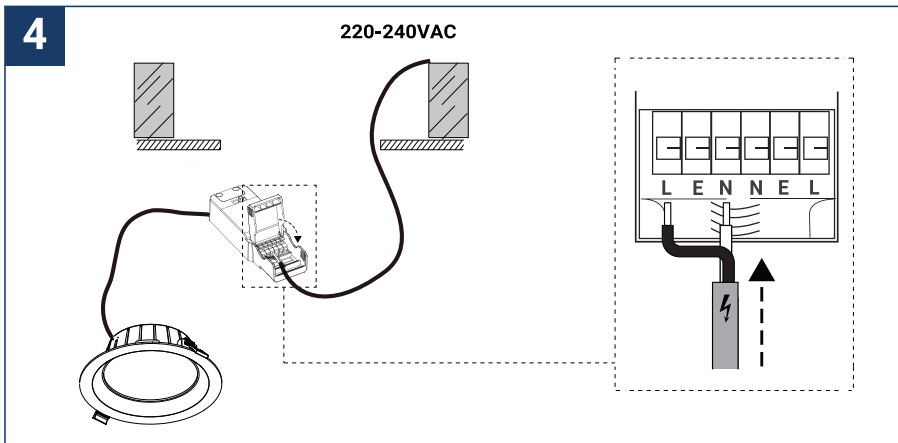

Ref : 100648-100649-100650-100651