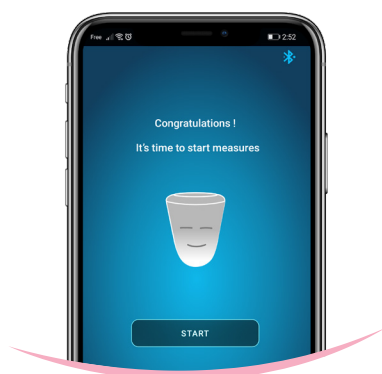

Step 9

QUICKSTART-V3.1-BWWT-2020 - Non-contractual photo

BWT Aktiengesellschaft
Walter-Simmer-Str. 4
5310 Mondsee - Austria