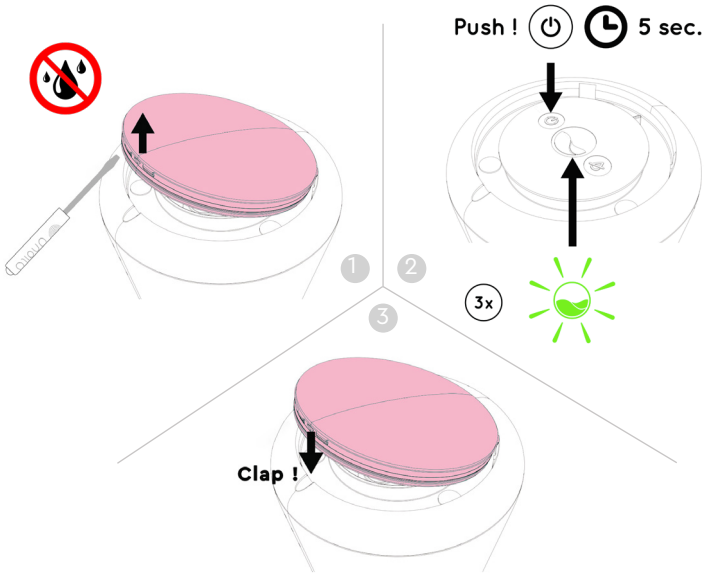

Step 5

Step 6

Step 7

Step 8

Step 9

QUICKSTART-V3.1-BWWT-2020 - Non-contractual photo

BWT Aktiengesellschaft
Walter-Simmer-Str. 4
5310 Mondsee - Austria