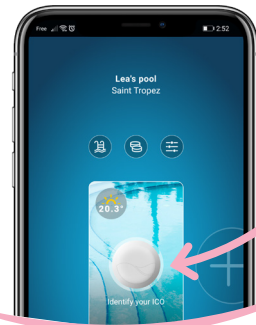

*Le produit BWT Pearl Water Manager Chlorine/Bromine - Connectée Wifi
est en vente chez Domomat !*

Quickstart Guide

ICO watches over my water

bwt.com

BWT Ico Station

THE CONNECTED STATION THAT MAKES LIFE EASIER
DIE ANGESCHLOSSENE STATION, DIE DAS LEBEN LEICHTER MACHT
LA STATION CONNECTÉE QUI FACILITE LA VIE

Any question?

www.bwt.com/support/ico-station

bwt.com

Step 1

Step 2

Step 3

Step 4

Step 5