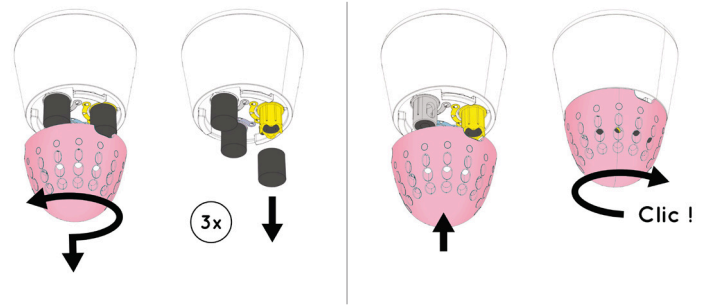

Step 5

Step 6

Step 7

Step 8

Step 9

QUICKSTART-V3.1-BWWT-2020 - Non-contractual photo

BWT Aktiengesellschaft
Walter-Simmer-Str. 4
5310 Mondsee - Austria