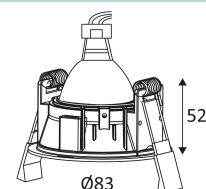

Retrouvez tous les produits de la catégorie
Spot encastrable intérieur Indigo
chez Domomat !

BALI R GU10

- Fixed round recessed spotlight.
- Low luminance reflector.
- Fastened with springs.

CODE	COLOR	MATERIAL	SOCKET	AC	Watt Max	LAMP
DO51305	MATT BLACK	ALUMINIUM	GU10	AC 230V	13W	PAR16 LED
DO51308	MATT BLACK - CHAMPAGNE	ALUMINIUM	GU10	AC 230V	13W	PAR16 LED
DO51317	MATT BLACK - SILVER	ALUMINIUM	GU10	AC 230V	13W	PAR16 LED
DO51330	MATT WHITE	ALUMINIUM	GU10	AC 230V	13W	PAR16 LED
DO51349	MATT WHITE - CHAMPAGNE	ALUMINIUM	GU10	AC 230V	13W	PAR16 LED
DO51353	MATT WHITE - SILVER	ALUMINIUM	GU10	AC 230V	13W	PAR16 LED