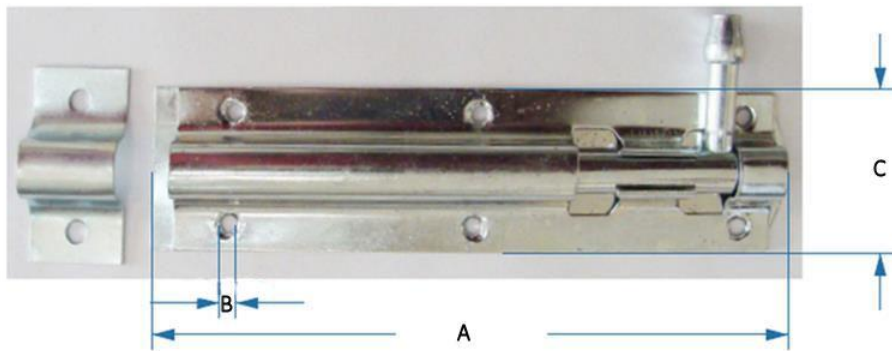

Family Name

Product Description

Straight tower bolts are ideal for securing flush fitting gates, shed doors, and garages. They can be fitted horizontally, or vertically (facing up or down).

General Specifications

Please view our full range listing below:

RS Stock No	Finish	A (mm)	B (mm)	C (mm)
893 8616	Bright zinc	85	5	38
893 8593	Epoxy black	85	5	38
893 8619	Bright zinc	110	5	38
893 8596	Epoxy black	110	5	38
893 8613	Bright zinc	160	5	38
8938590	Epoxy black	160	5	38
893 8622	Bright zinc	210	5	45
893 8600	Epoxy black	210	5	45
893 8625	Bright zinc	260	5	45
893 8603	Epoxy black	260	5	45
893 8629	Bright zinc	310	5	45
893 8607	Epoxy black	310	5	45